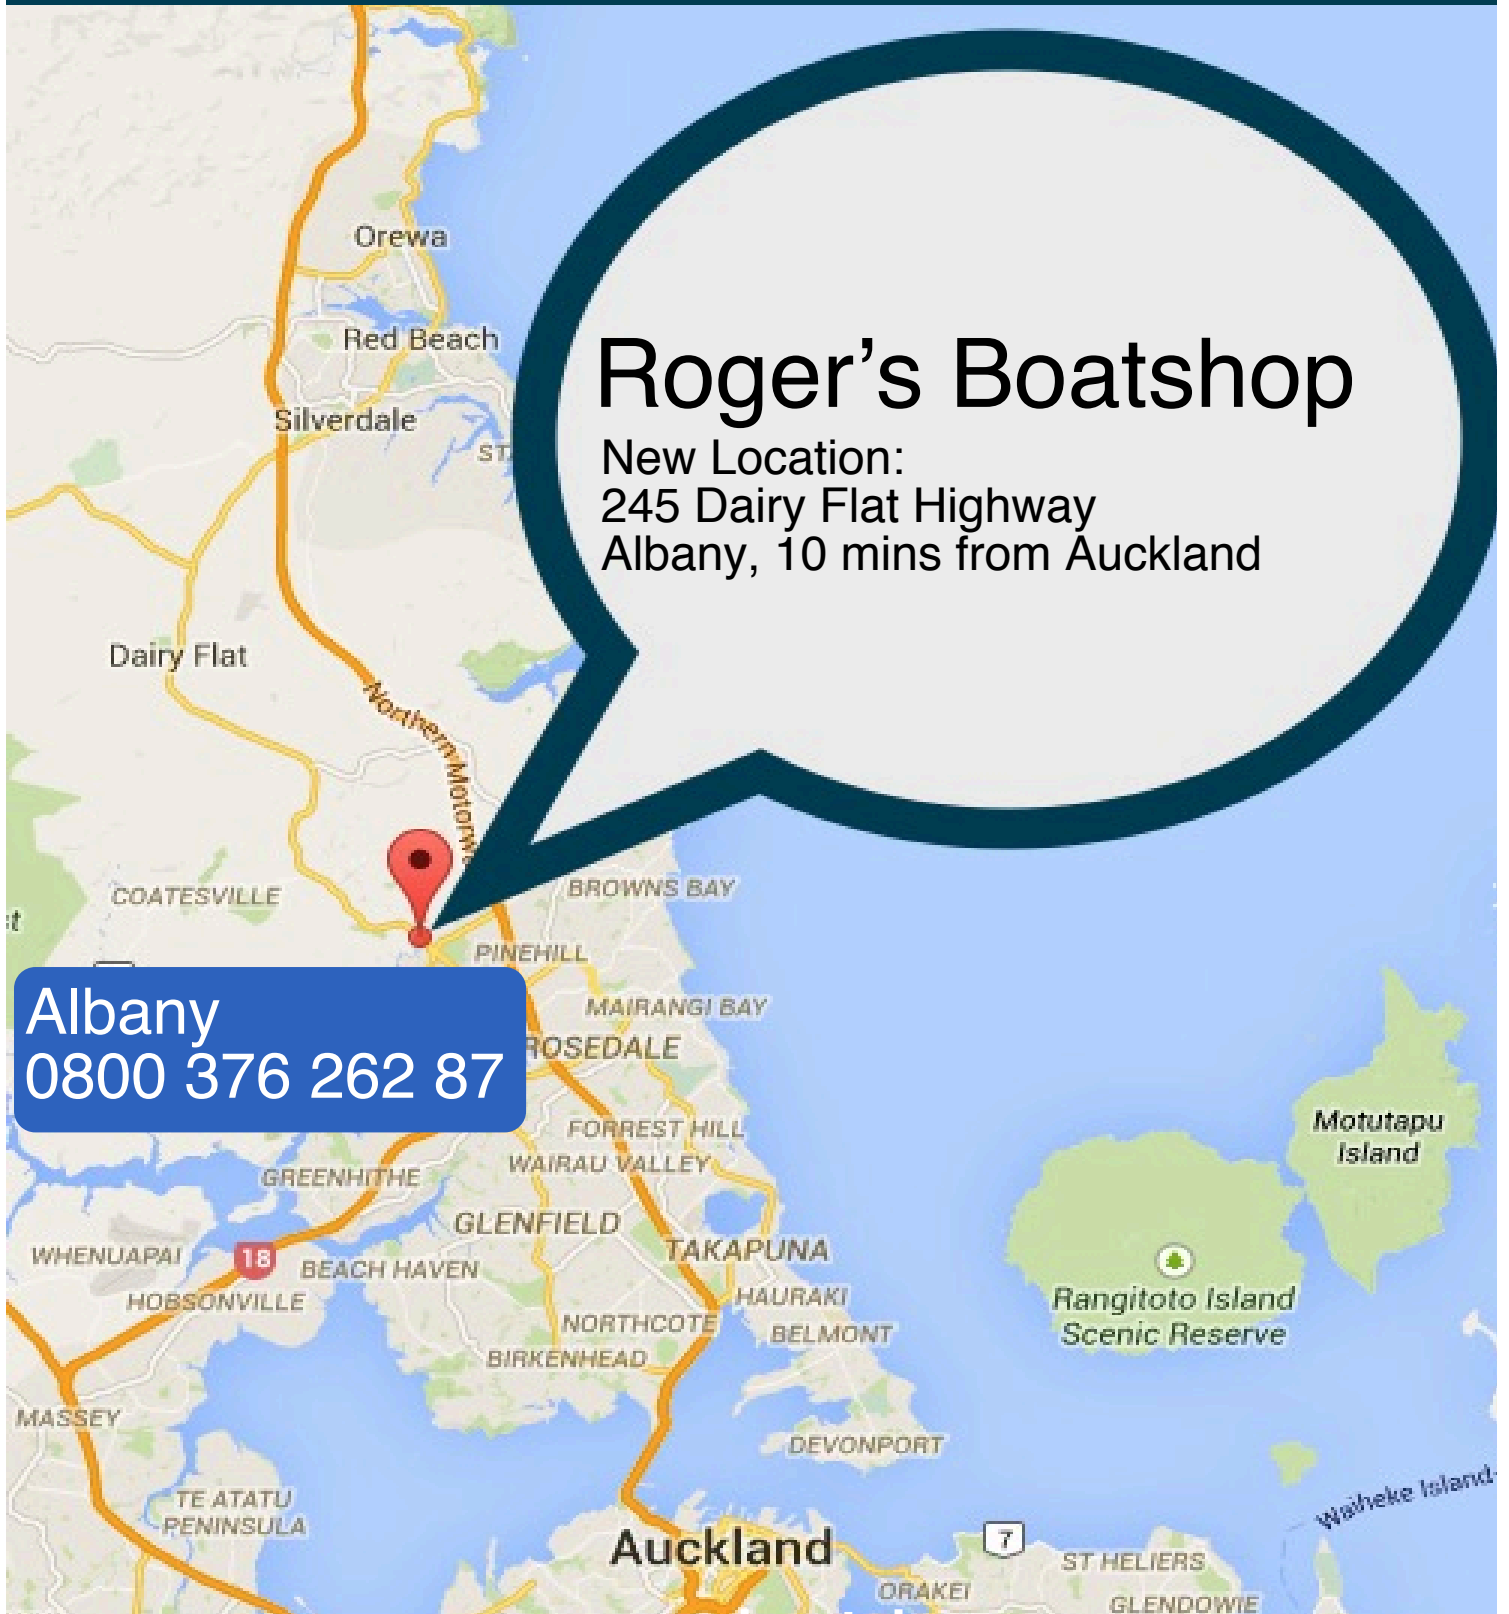

Roger's Boatshop

New Location:
245 Dairy Flat Highway
Albany, 10 mins from Auckland

Albany
0800 376 262 87

www.rogersboatshop.co.nz

Call us now: John Pounder: 0274 942 670
Nigel Arkell: 029 993 3007
eMail: sales@rogersboatshop.co.nz