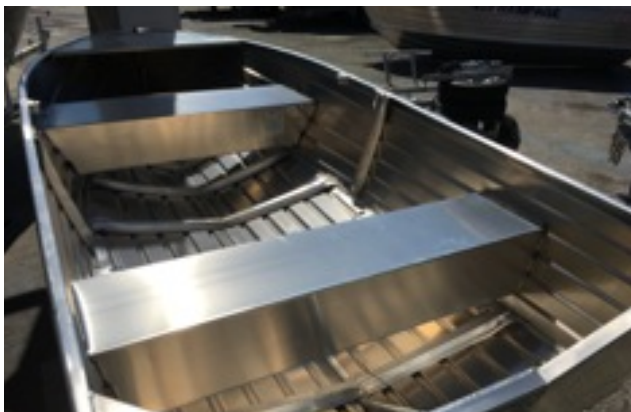

Finance from: \$ / week

Summary:

Packaged up a new Stacer 359 (11ft), on an NZ made galvanised T-Bar trailer inc ORC.

A Yamaha F6 4 stroke with internal & external fuel tank.

Extras:

www.rogersboatshop.co.nz