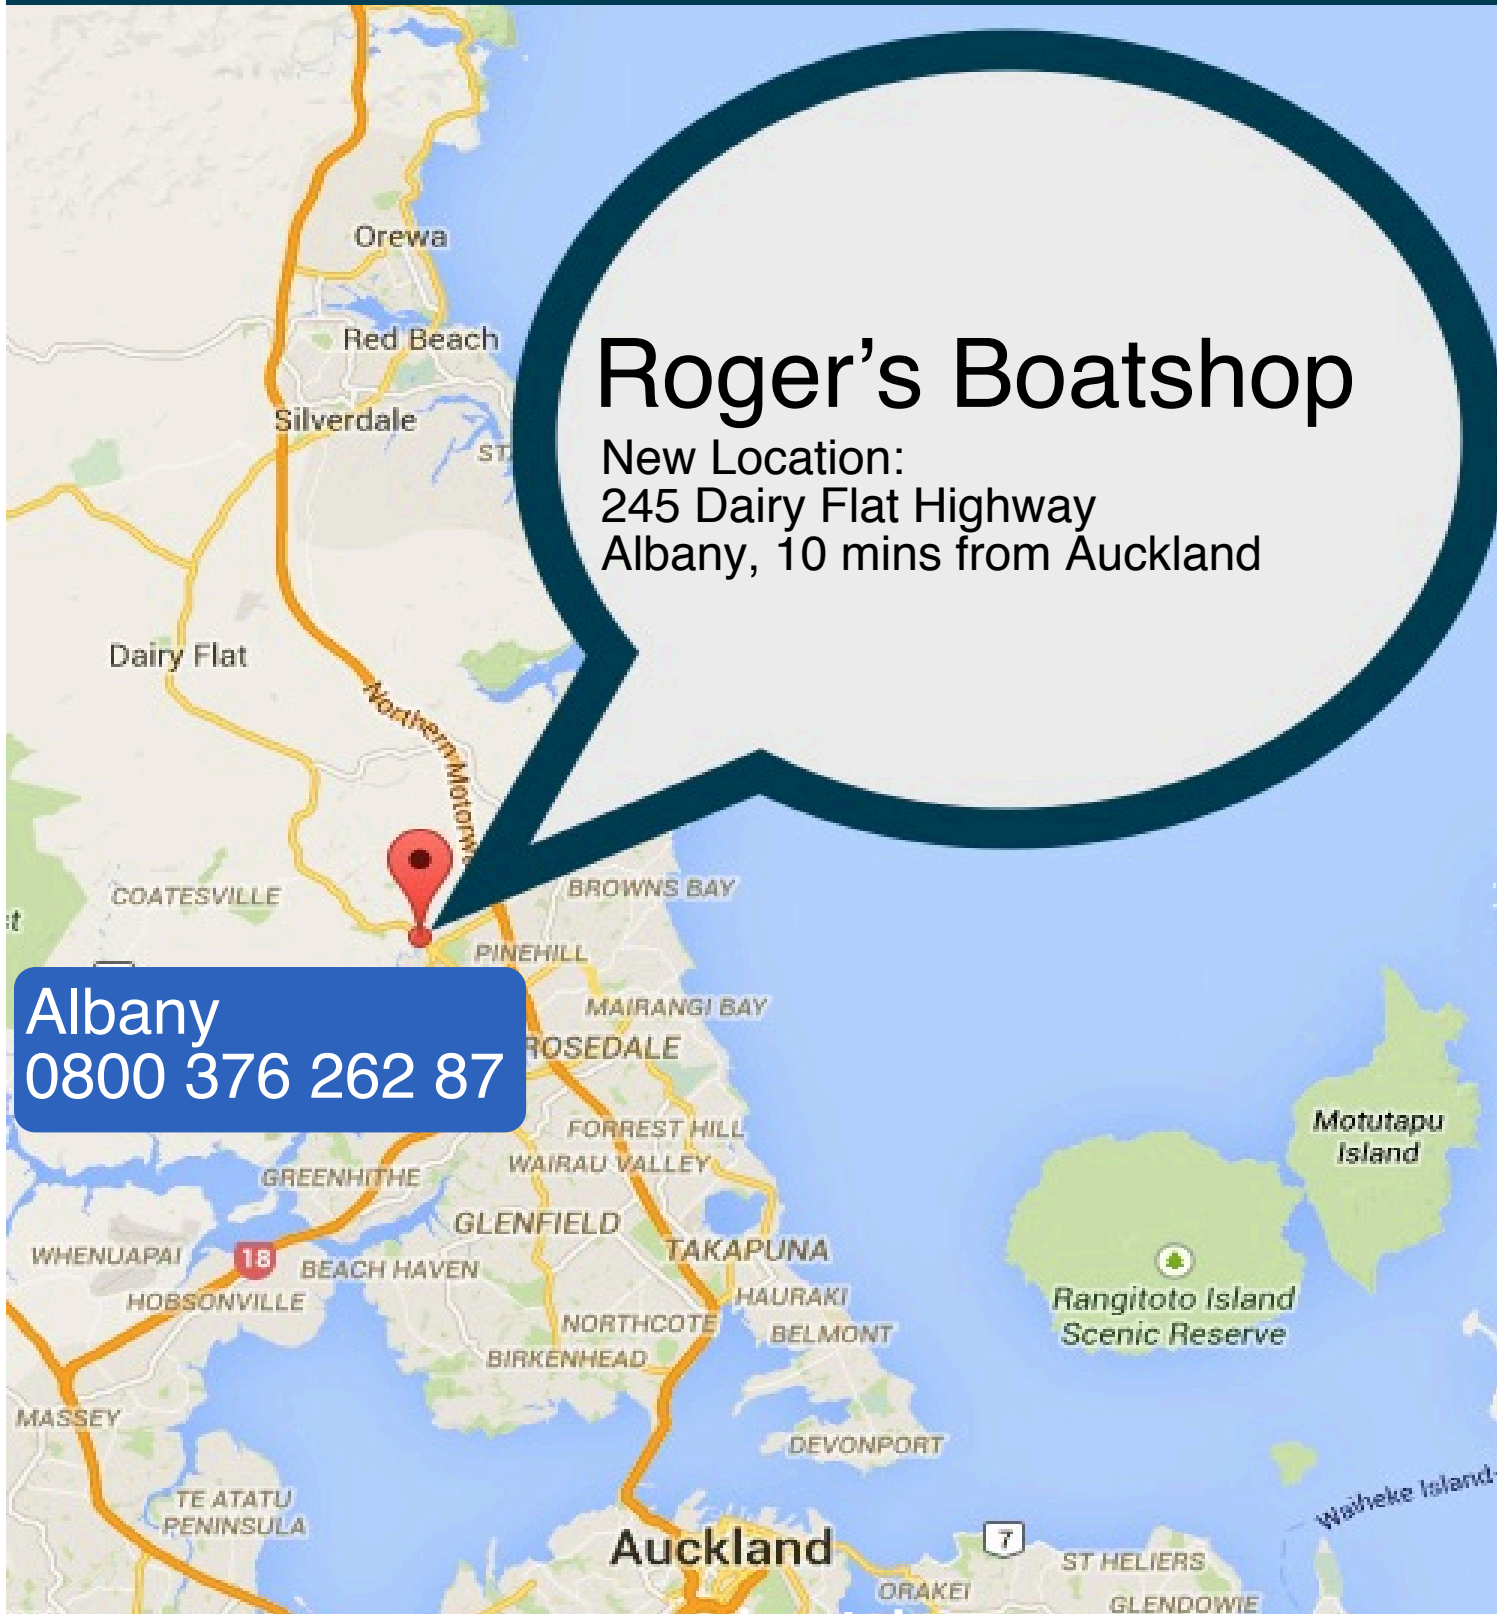

eMail: sales@rogersboatshop.co.nz

Roger's Boatshop

New Location:
245 Dairy Flat Highway
Albany, 10 mins from Auckland

Albany
0800 376 262 87

www.rogersboatshop.co.nz

Call us now: John Pounder: 0274 942 670
Nigel Arkell: 029 993 3007
eMail: sales@rogersboatshop.co.nz