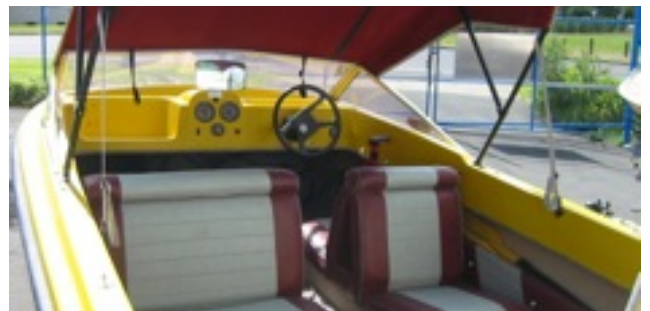

Finance from: $44 / week

Summary:

*** WAS $6,495....NOW $4,995 *** A purpose built ski boat that can also be used for fishing from. The hull is sound and in good condition, as are both of the Back-2-Back seats. The Johnson outboard motor is running and in average condition, as is the steering and control rigging. This boat would be a very easy, affordable project. We can arrange delivery throughout NZ. Call John or Nigel for further details. *** OXFORD FINANCE + YMI INSURANCE AVAILABLE AT SUPER COMPETITIVE RATES ***

Extras:

ANCHOR KIT, PLASTIC TOTE TANK=24L, COCK-PIT CANOPY, TRANSOM LADDER, SKI POLE, SET OR OARS, BATTERY BOX, AUX O/B MOUNT, TRAILER=HOMEBUILT-SINGLE AXLE KEEL-ROLLER.

www.rogersboatshop.co.nz

Call us now: John Pounder: 0274 942 670
Nigel Arkell: 029 993 3007
eMail: sales@rogersboatshop.co.nz