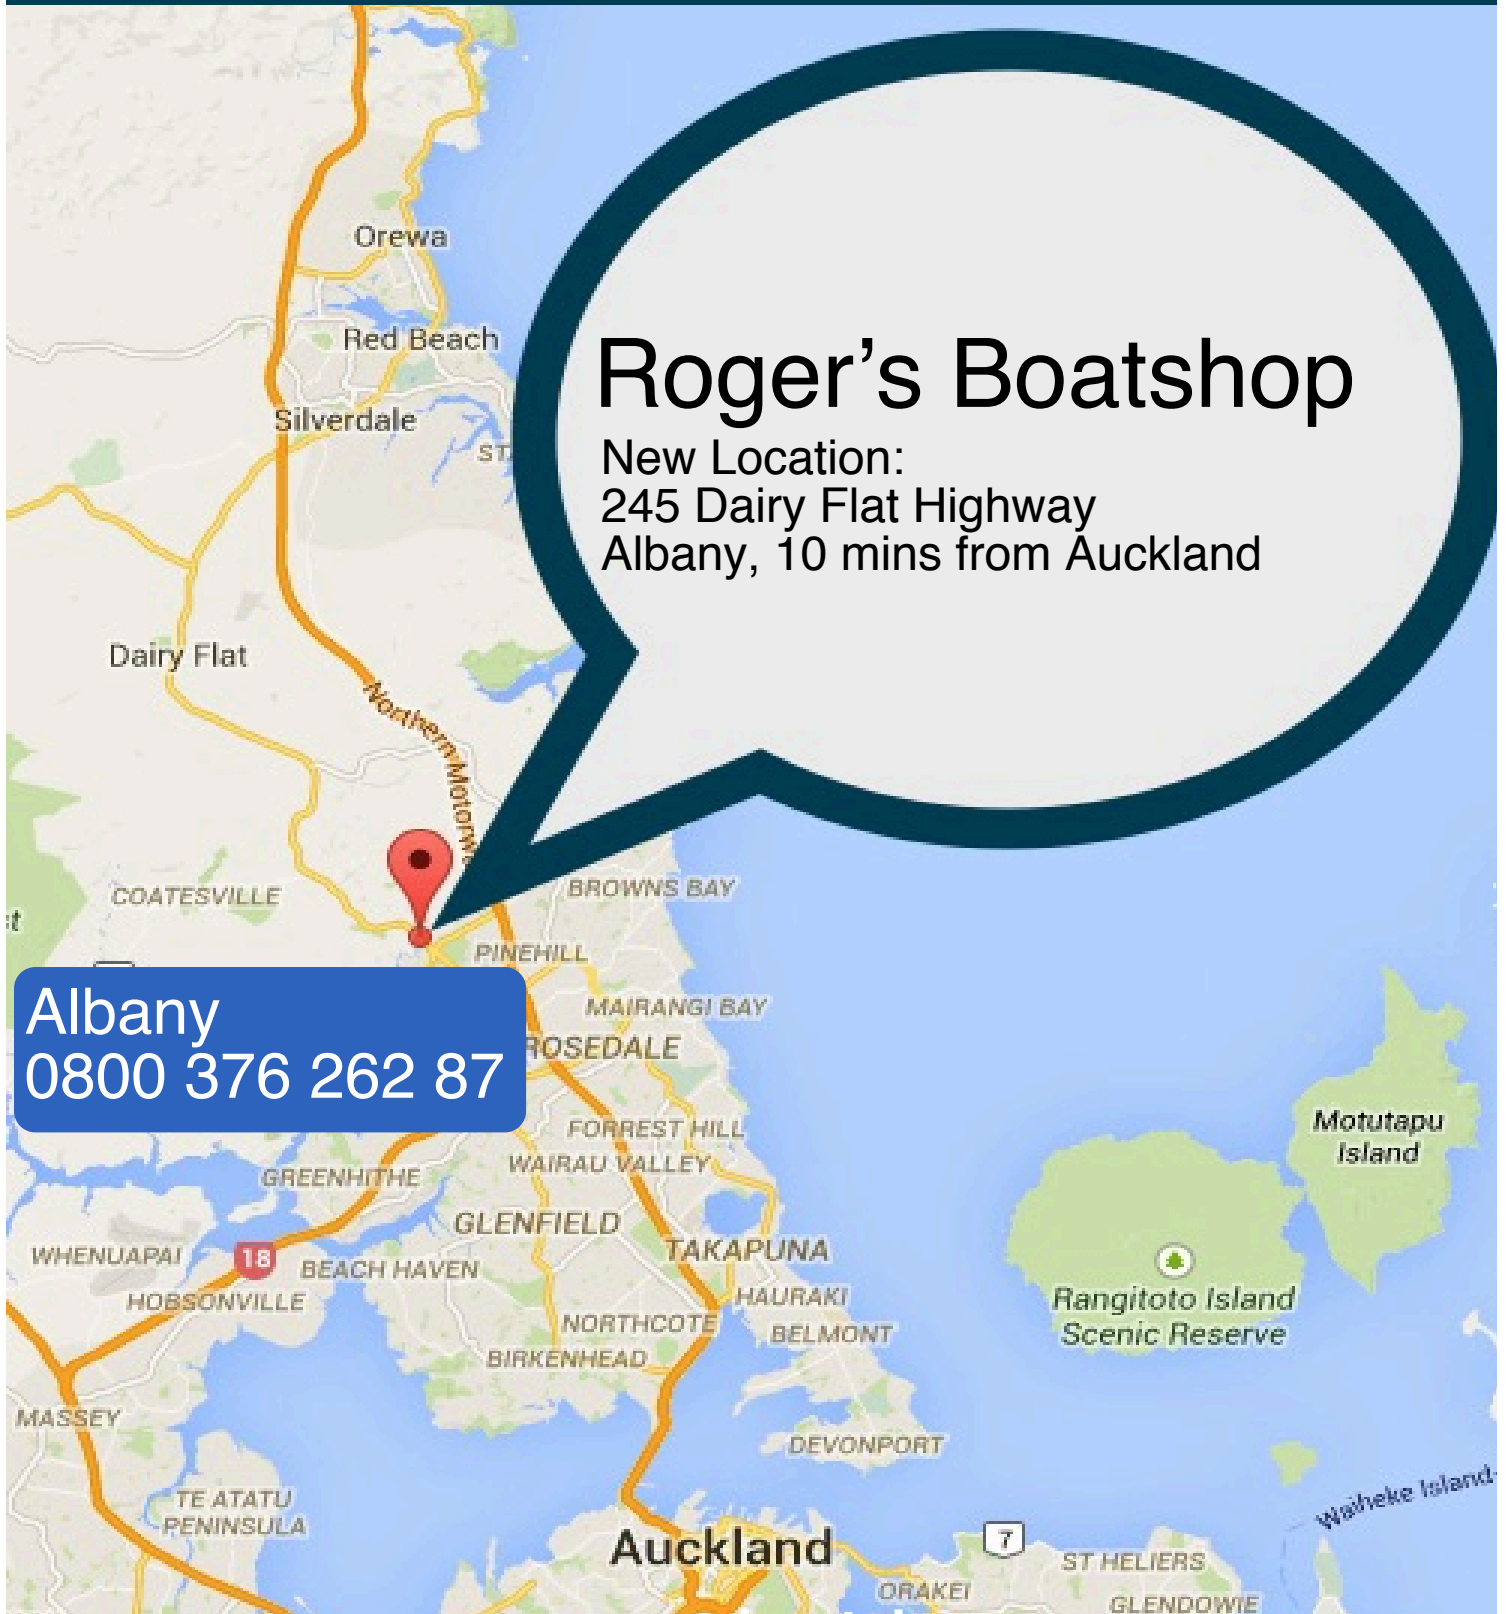

Call us now: John Pounder: 0274 942 670
Nigel Arkell: 029 993 3007
eMail: sales@rogersboatshop.co.nz

Roger's Boatshop

New Location:
245 Dairy Flat Highway
Albany, 10 mins from Auckland

Albany
0800 376 262 87