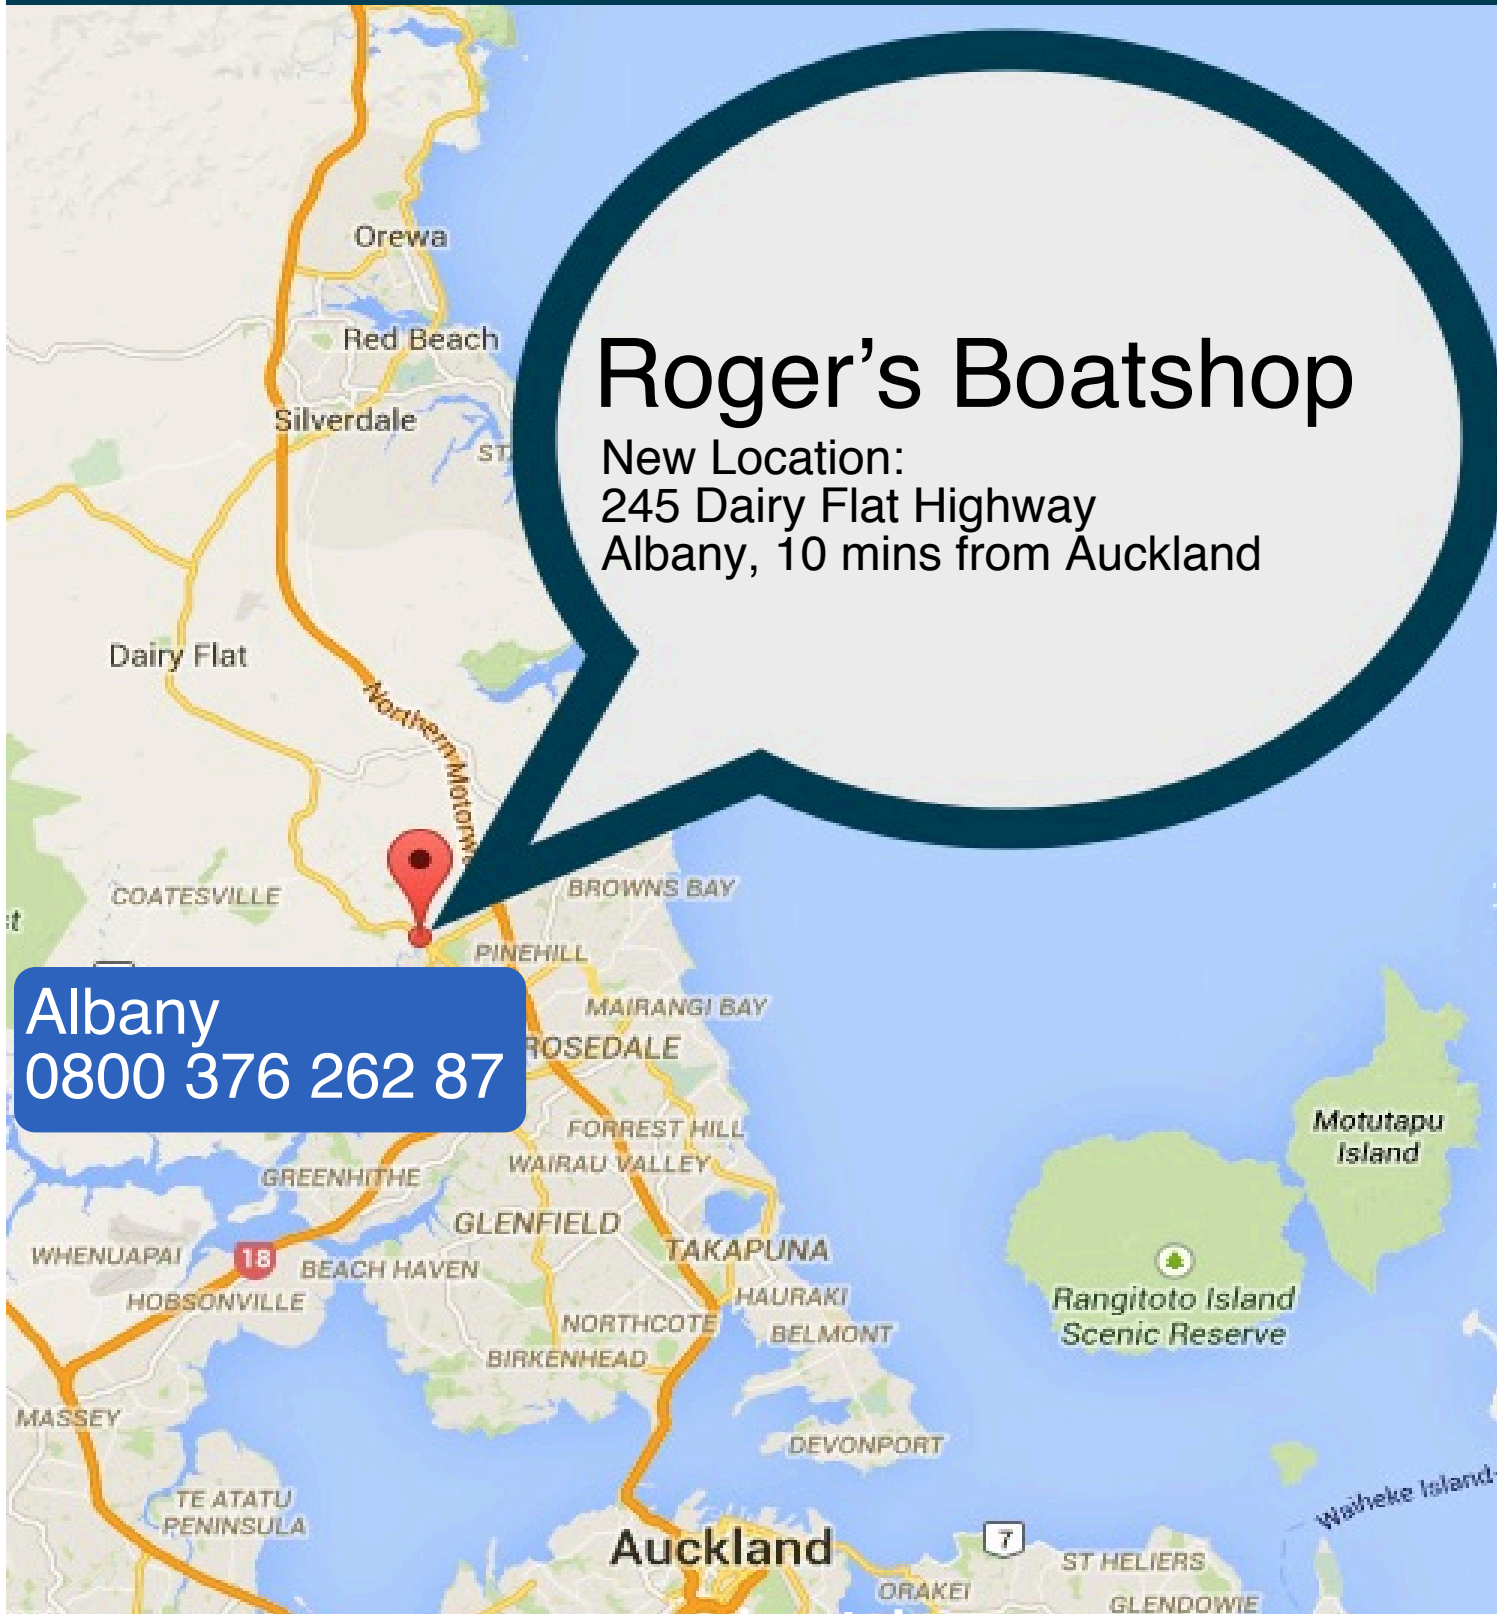

We can arrange delivery throughout NZ.

www.rogersboatshop.co.nz

Call us now: John Pounder: 0274 942 670
Nigel Arkell: 029 993 3007
eMail: sales@rogersboatshop.co.nz

Roger's Boatshop

New Location:
245 Dairy Flat Highway
Albany, 10 mins from Auckland