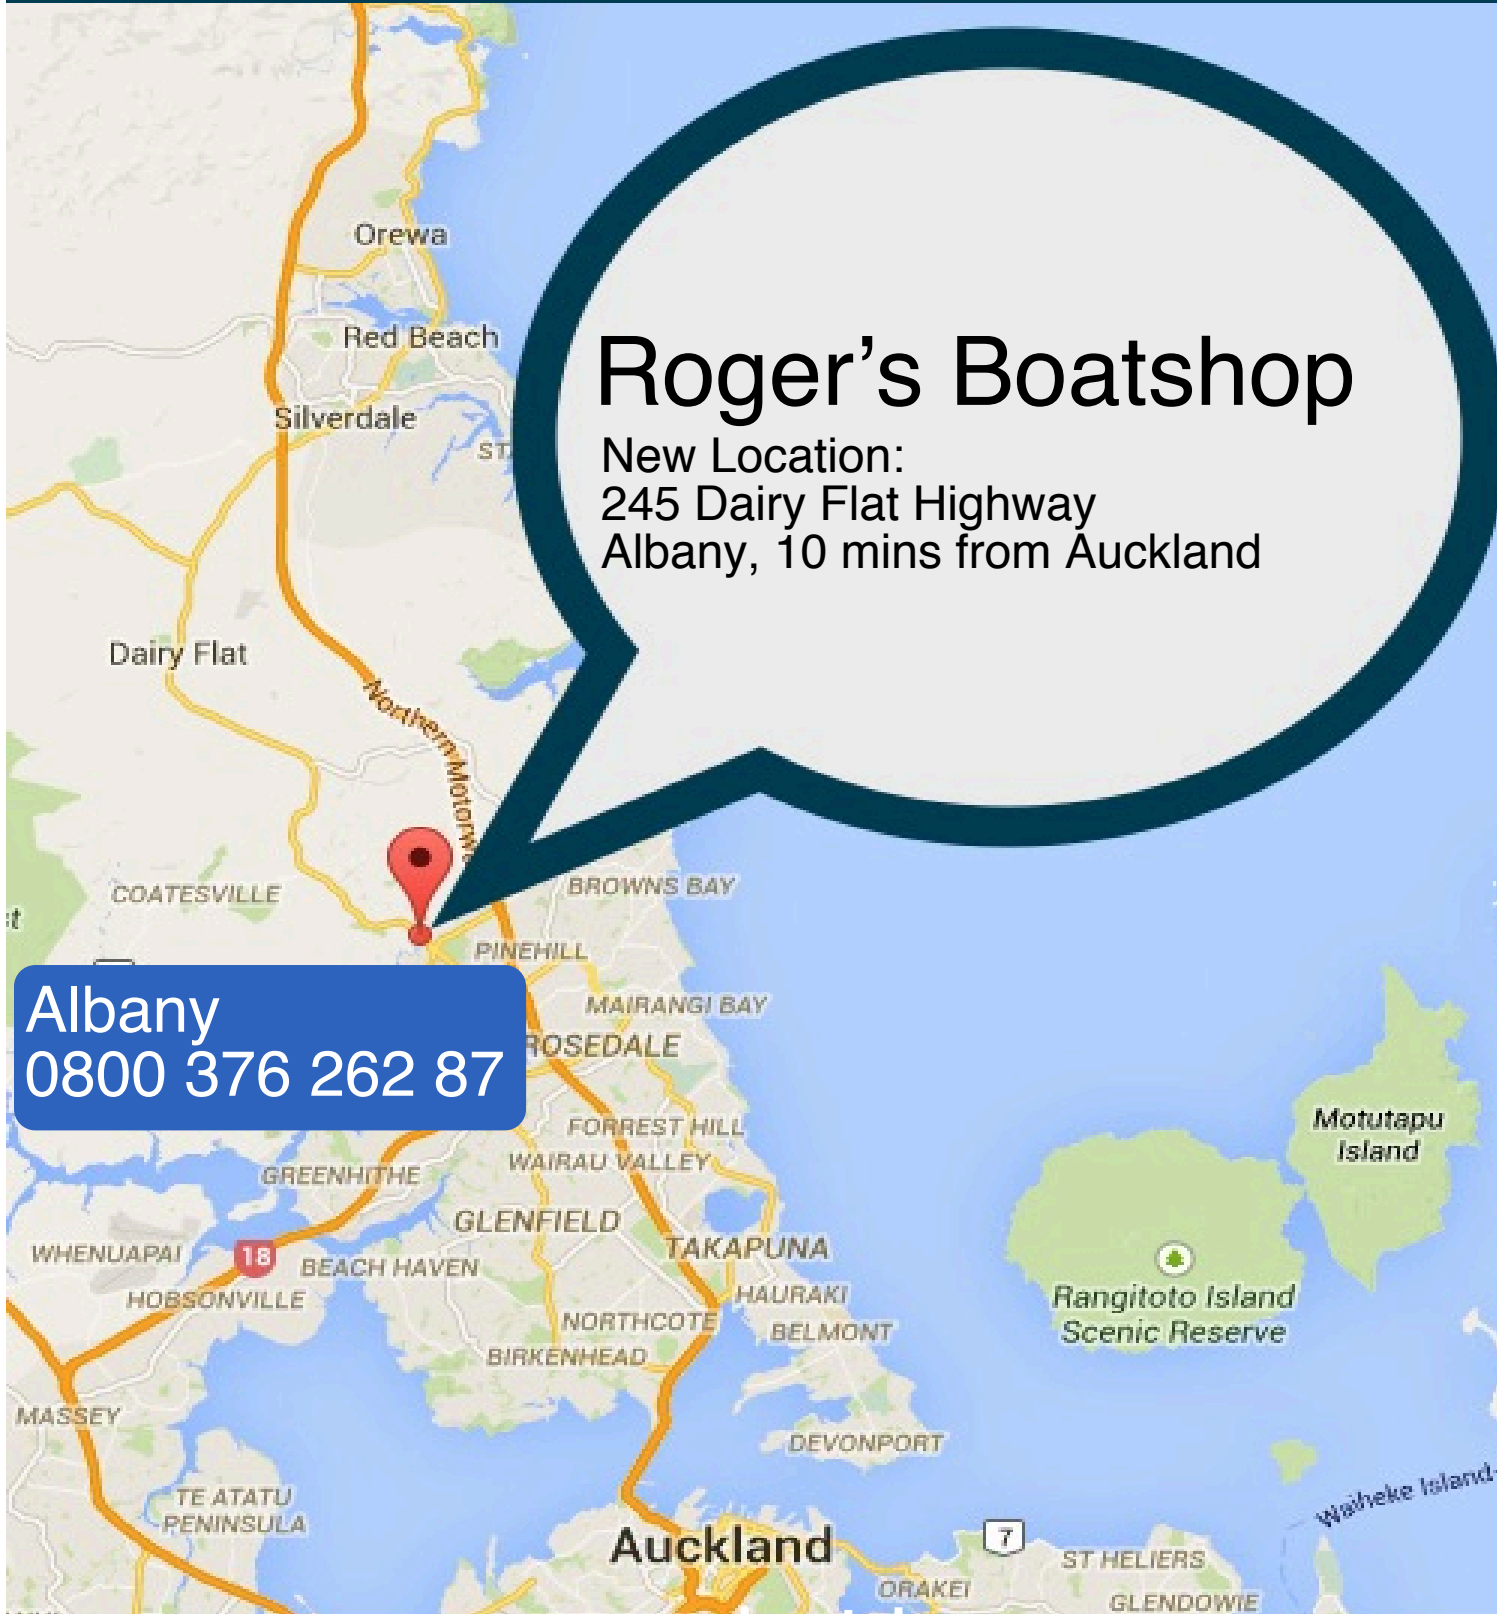

www.rogersboatshop.co.nz

Call us now: John Pounder: 0274 942 670
Nigel Arkell: 029 993 3007
eMail: sales@rogersboatshop.co.nz

Roger's Boatshop

New Location:
245 Dairy Flat Highway
Albany, 10 mins from Auckland