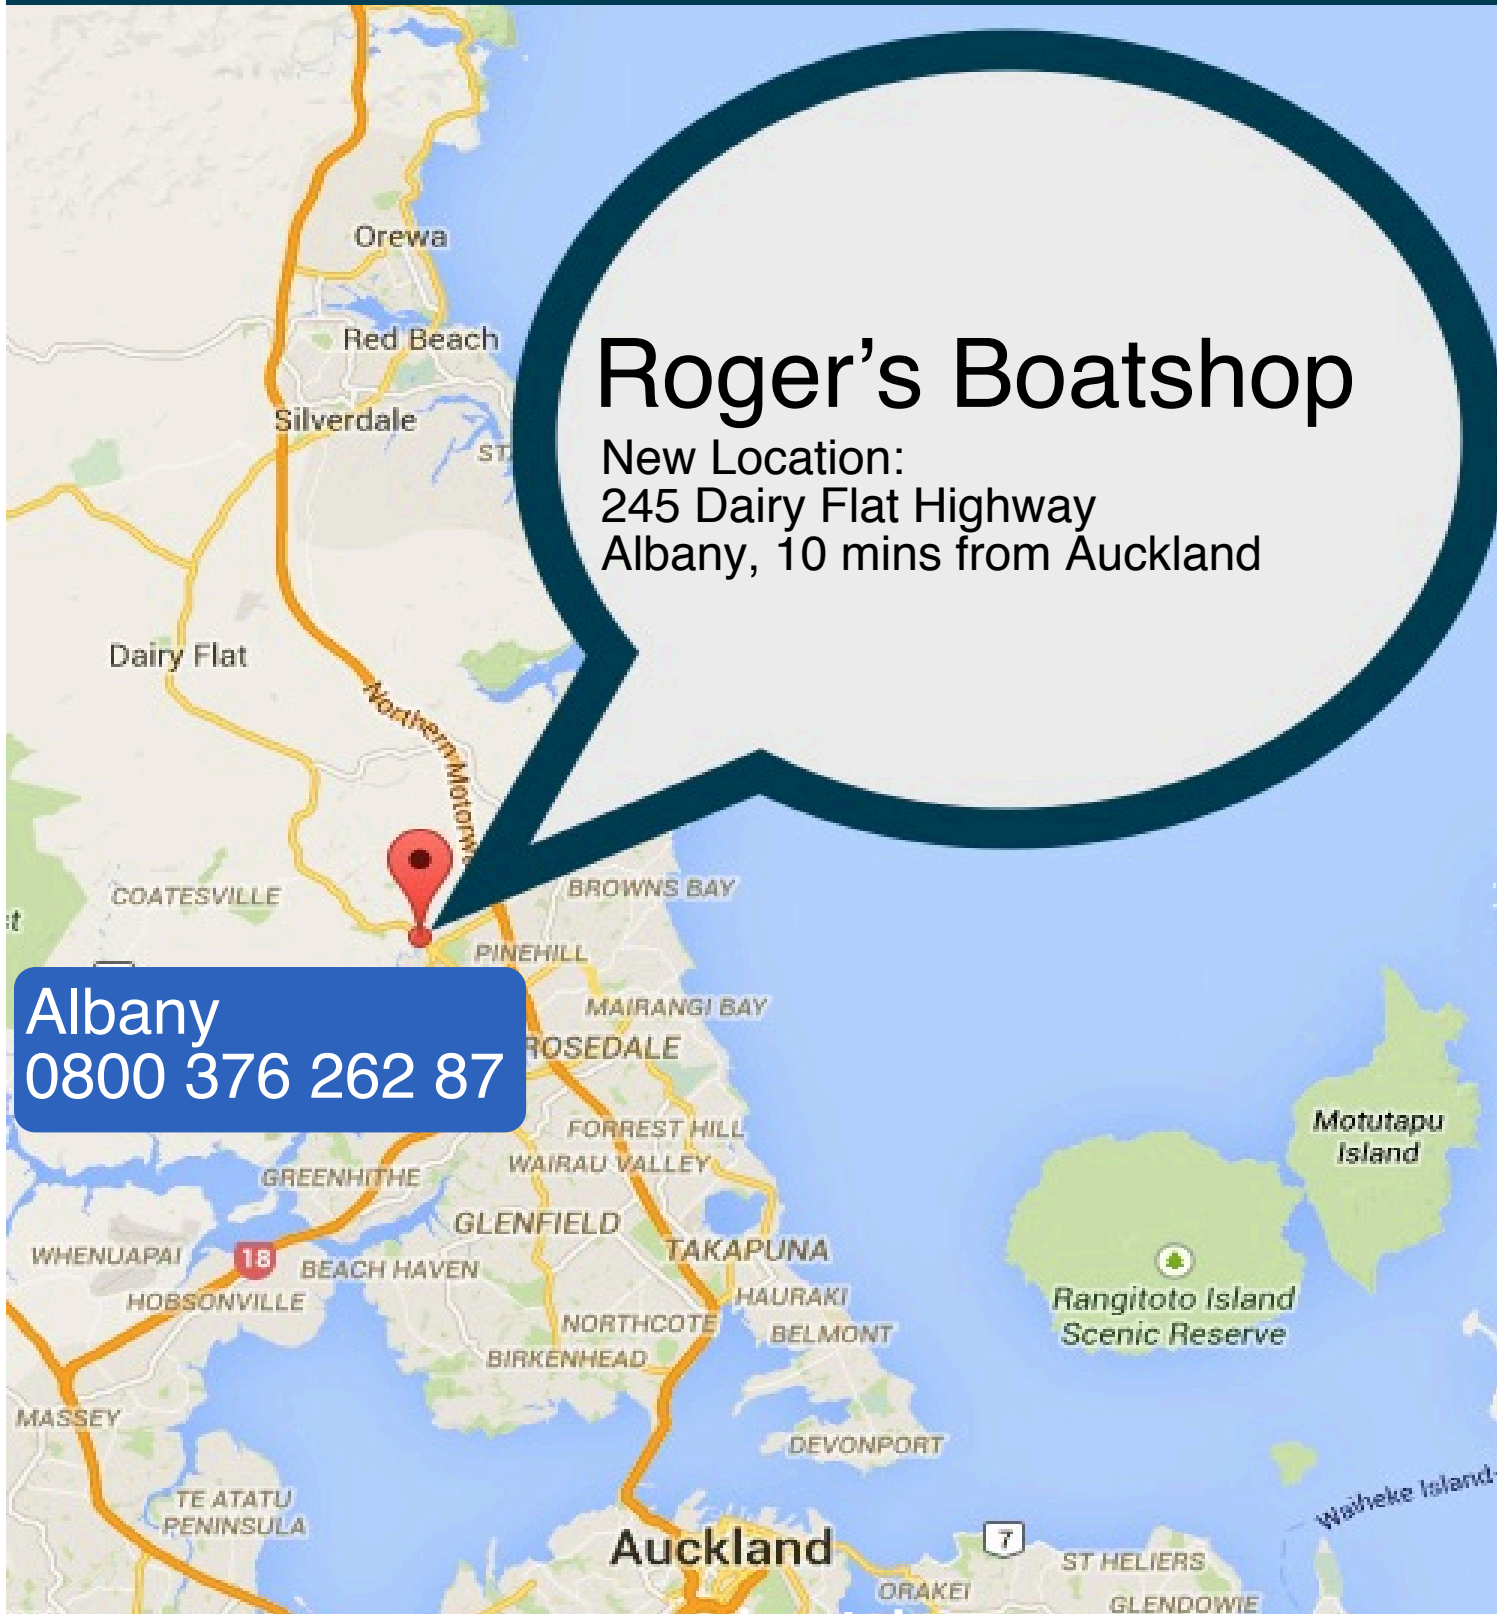

# Roger's Boatshop

New Location:  
245 Dairy Flat Highway  
Albany, 10 mins from Auckland

Albany  
0800 376 262 87

[www.rogersboatshop.co.nz](http://www.rogersboatshop.co.nz)

Call us now: John Pounder: 0274 942 670  
Nigel Arkell: 029 993 3007  
eMail: [sales@rogersboatshop.co.nz](mailto:sales@rogersboatshop.co.nz)