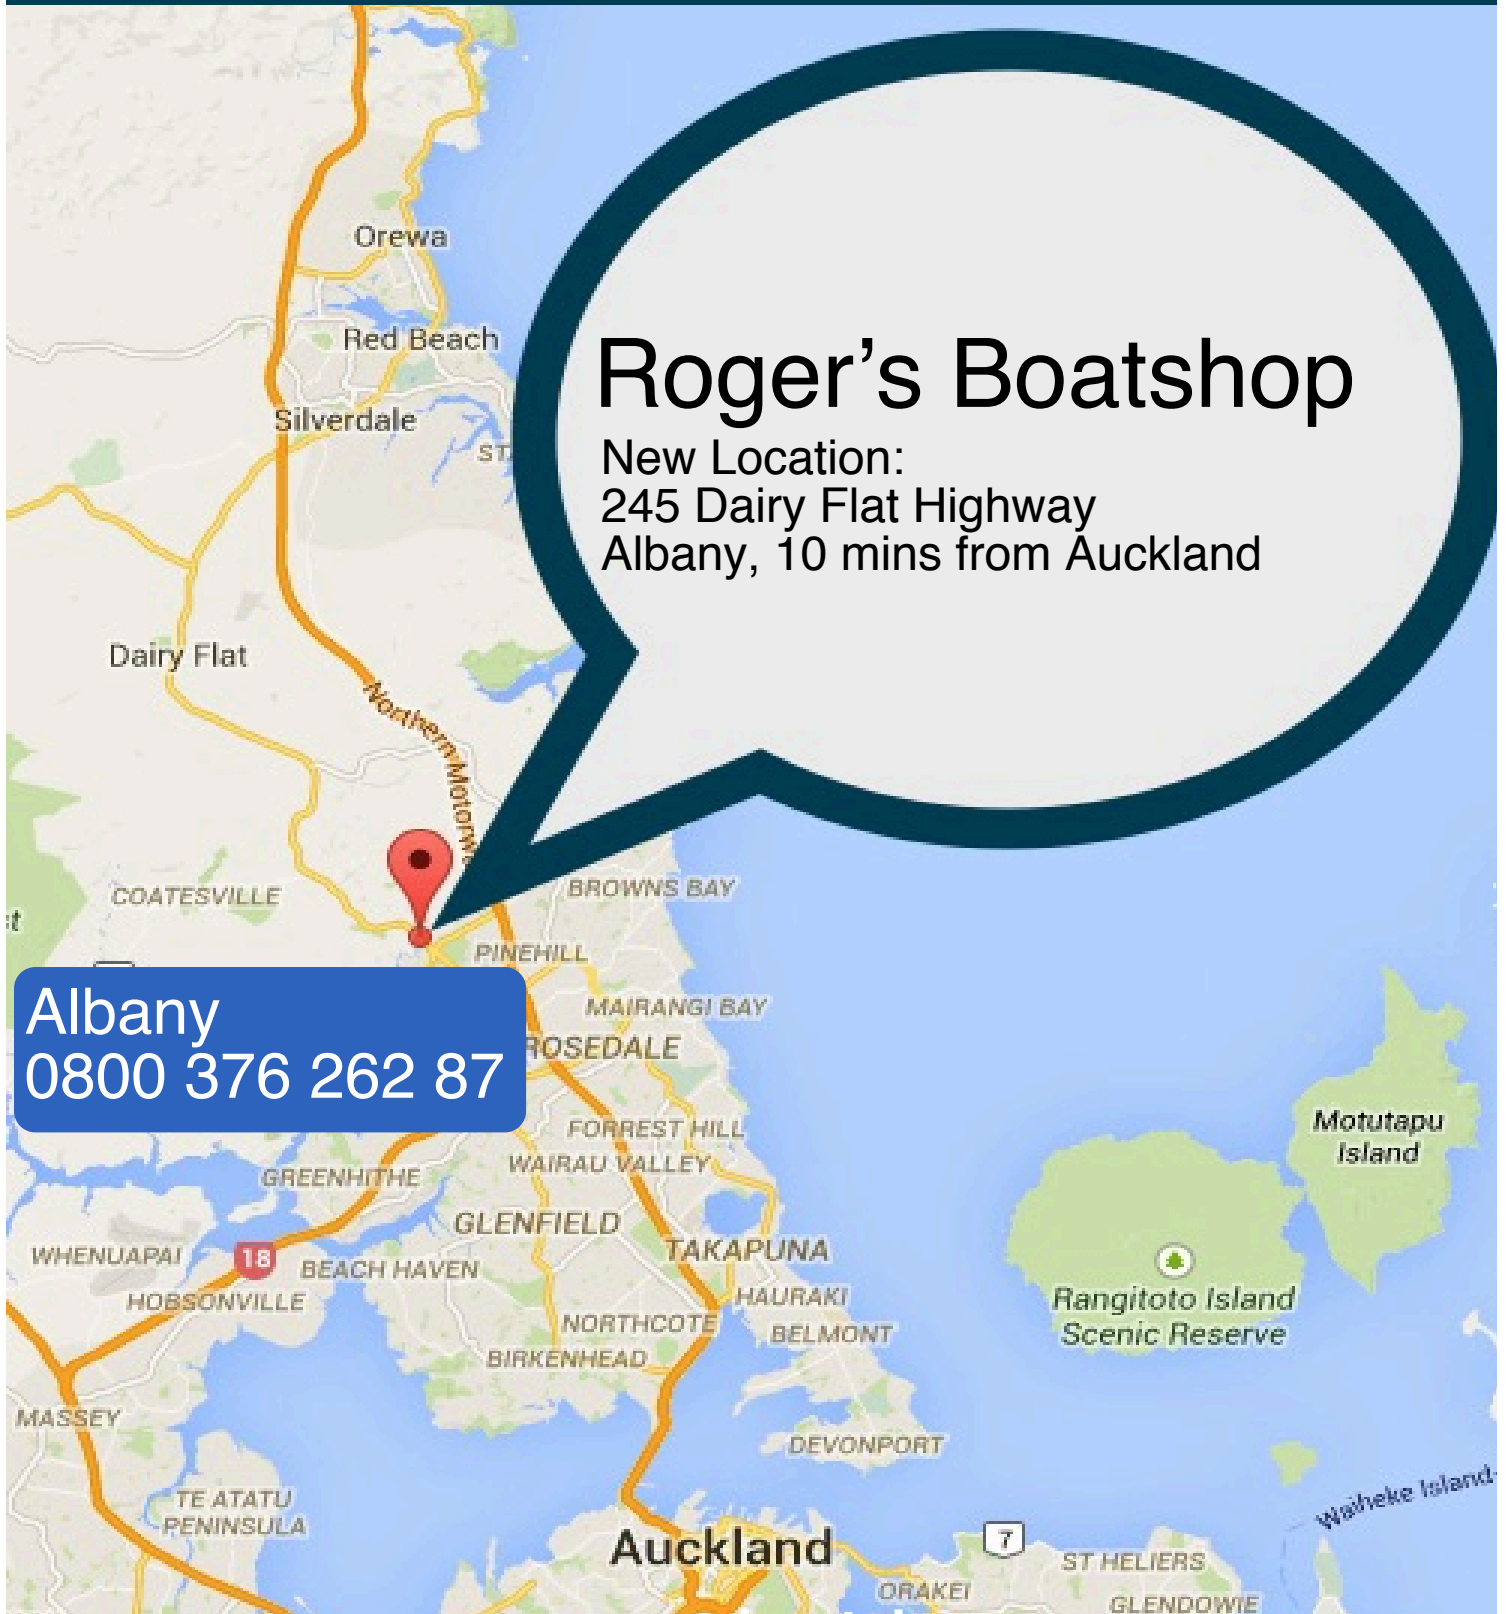

Extreme / 645 GAME KING PACKAGE

Design:
Extreme / 645 GAME KING PACKAGE / 2018
Motor:
Yamaha / F150XB / 2018
Trailer:
Voyager Tandem and Braked Multi Roller / 2018

Pricing

Price: **\$99,995.00**
Special: **\$99,995.00**

www.rogersboatshop.co.nz

Call us now: John Pounder: 0274 942 670
Nigel Arkell: 029 993 3007
eMail: sales@rogersboatshop.co.nz

Roger's Boatshop

New Location:
245 Dairy Flat Highway
Albany, 10 mins from Auckland