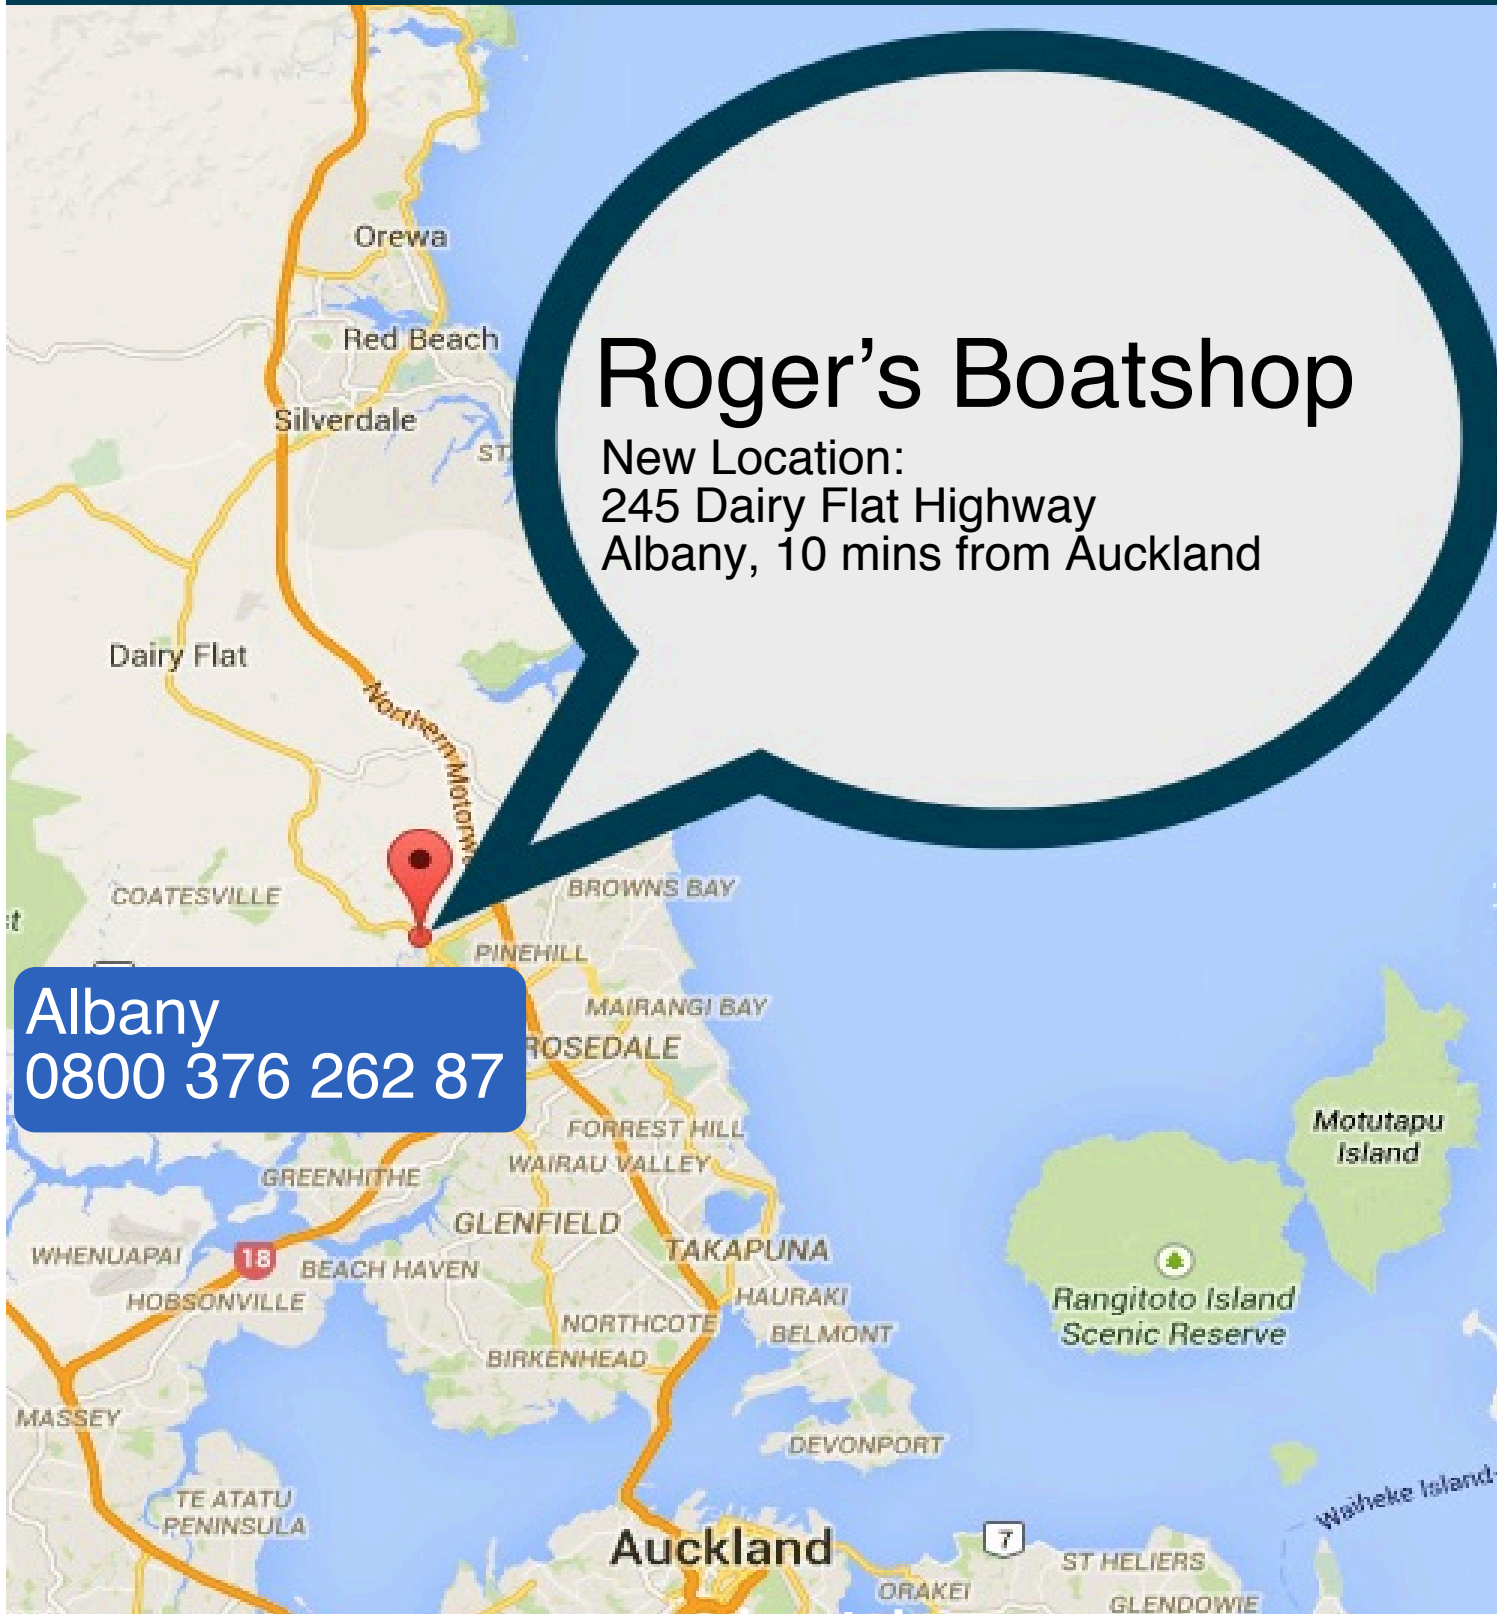

Extreme / 745 GAME KING PACKAGE

Design:
Extreme / 745 GAME KING PACKAGE / 2018
Motor:
Yamaha / F200XA / 2018
Trailer:
Voyager Tandem and Braked Multi Roller / 2018

Pricing

Price: **\$149,995.00**
Special: **\$149,995.00**

www.rogersboatshop.co.nz

Call us now: John Pounder: 0274 942 670
Nigel Arkell: 029 993 3007
eMail: sales@rogersboatshop.co.nz

Roger's Boatshop

New Location:
245 Dairy Flat Highway
Albany, 10 mins from Auckland