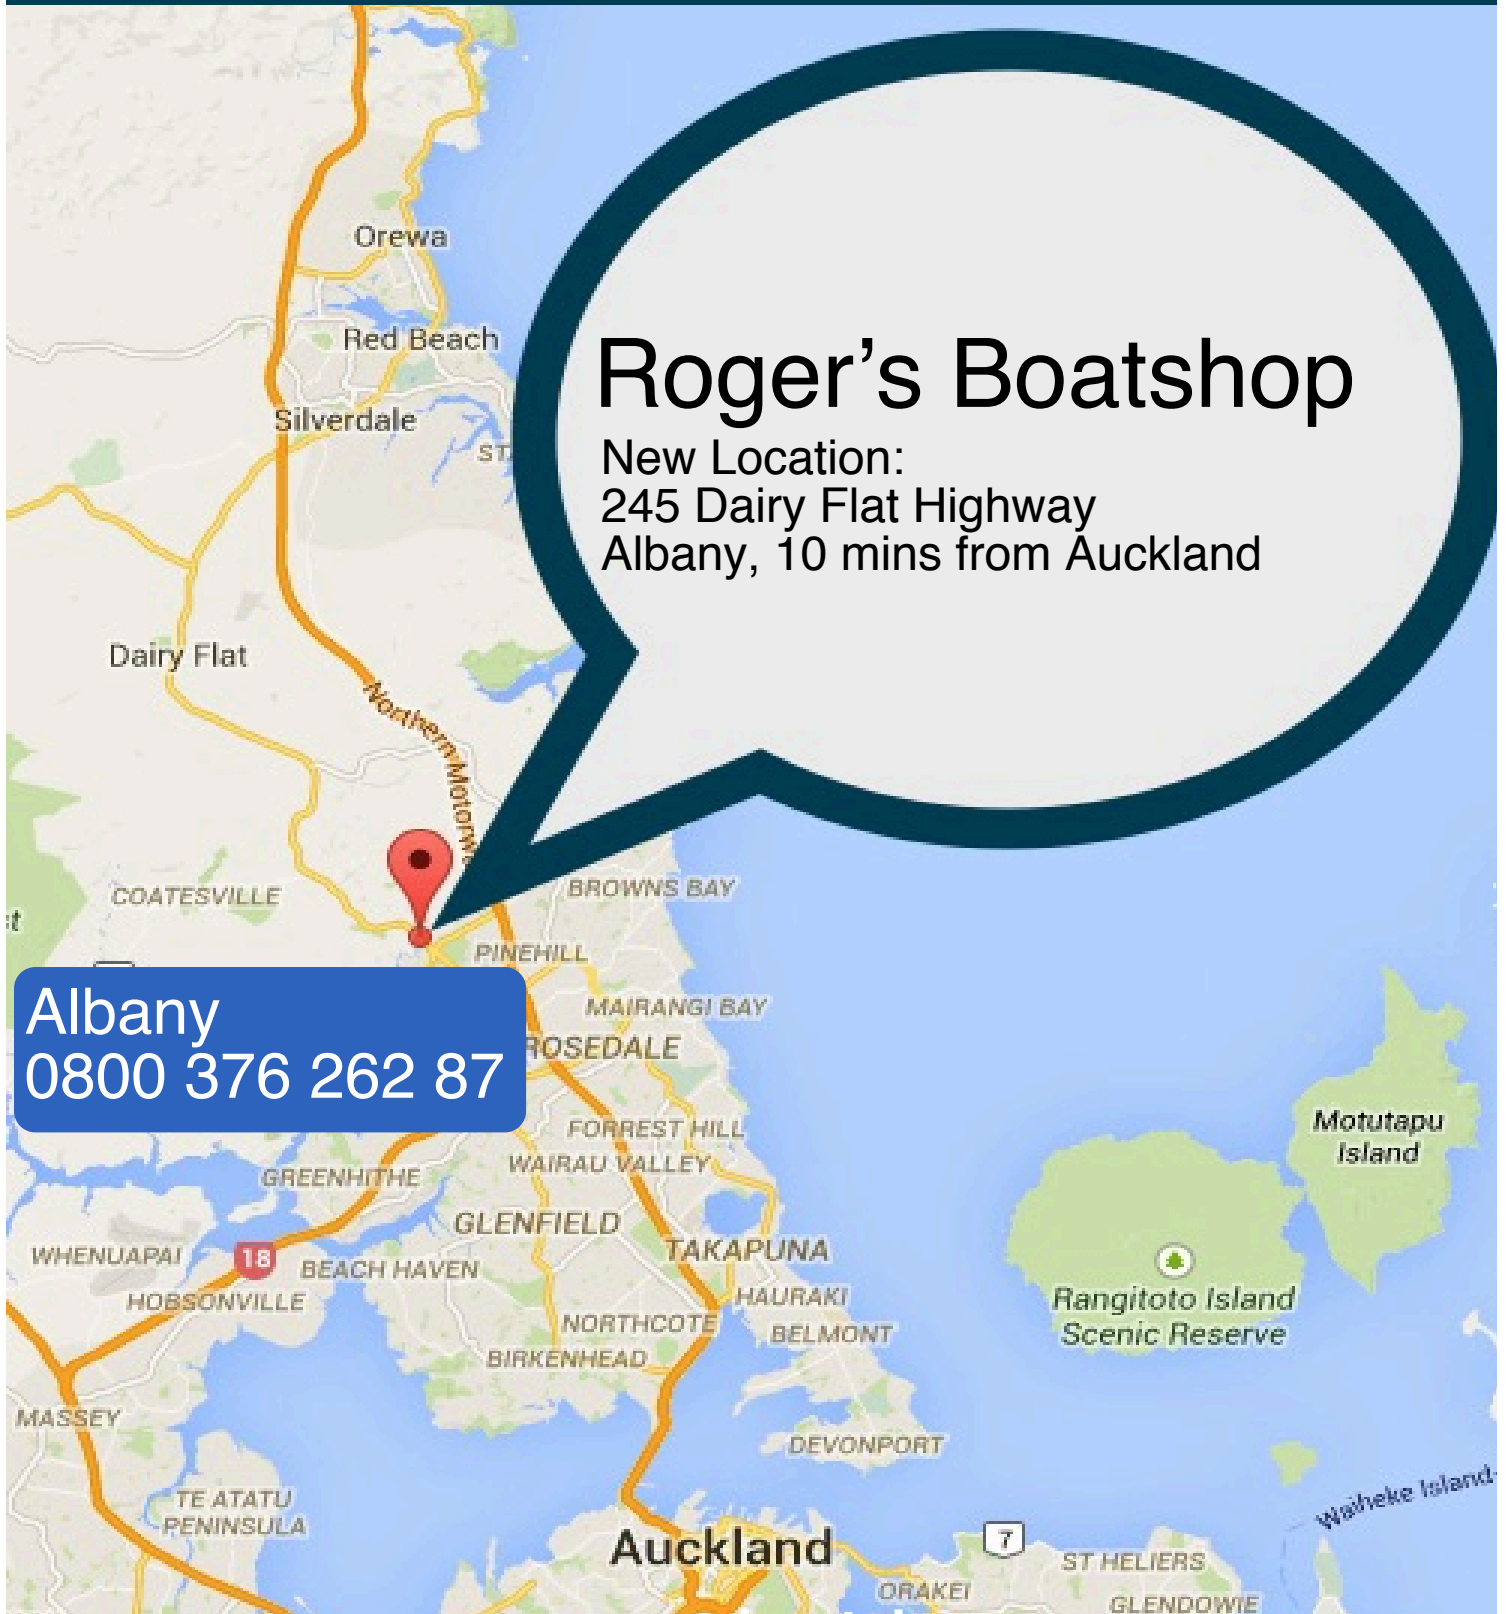

Finance from: \$ / week

Summary:

Your perfect partner in crime! The OUTLAW 429 is most wanted, by anglers everywhere, with raised casting platforms, huge floor space, multi configurable seating and an elec start with trim n tilt Yamaha 40hp 2 stroke.

www.rogersboatshop.co.nz

Call us now: John Pounder: 0274 942 670
Nigel Arkell: 029 993 3007
eMail: sales@rogersboatshop.co.nz

Roger's Boatshop

New Location:
245 Dairy Flat Highway
Albany, 10 mins from Auckland