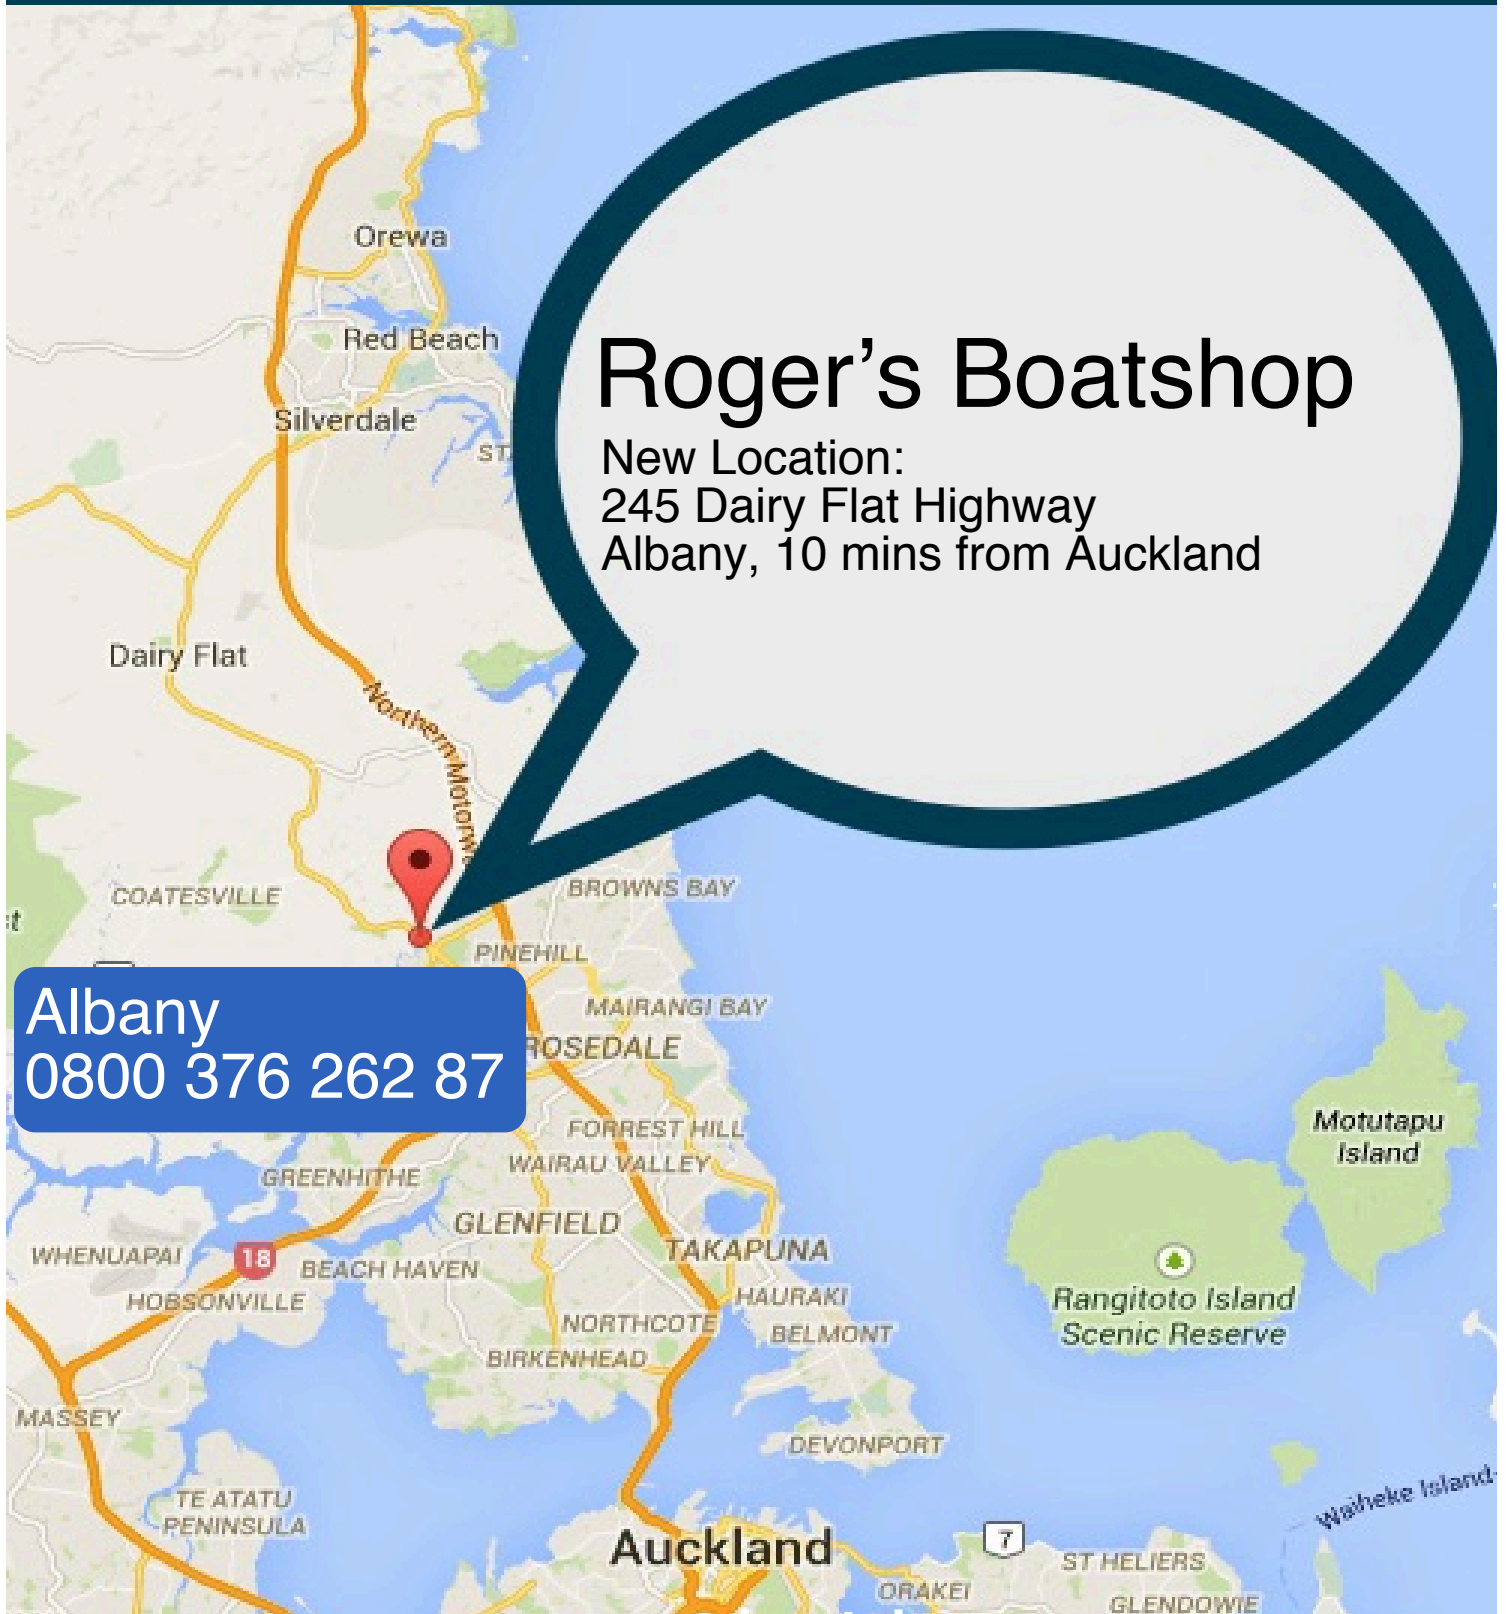

### Summary:

\*\*\* IN STOCK NOW \*\*\*The legendary FXHO-CRUISER is a favorite among Kiwi watercraft enthusiasts, offering riders a real leap forward in cruising luxury and performance and every detail will excite you and make your time on the water more enjoyable. We can arrange delivery throughout NZ. Call Nigel or John for further details. \*\*\* YMF FINANCE + YMI INSURANCE AVAILABLE AT SUPER COMPETITIVE RATES \*\*\*

# Roger's Boatshop

New Location:  
245 Dairy Flat Highway  
Albany, 10 mins from Auckland

Albany  
0800 376 262 87

[www.rogersboatshop.co.nz](http://www.rogersboatshop.co.nz)

Call us now: John Pounder: 0274 942 670  
Nigel Arkell: 029 993 3007  
eMail: [sales@rogersboatshop.co.nz](mailto:sales@rogersboatshop.co.nz)