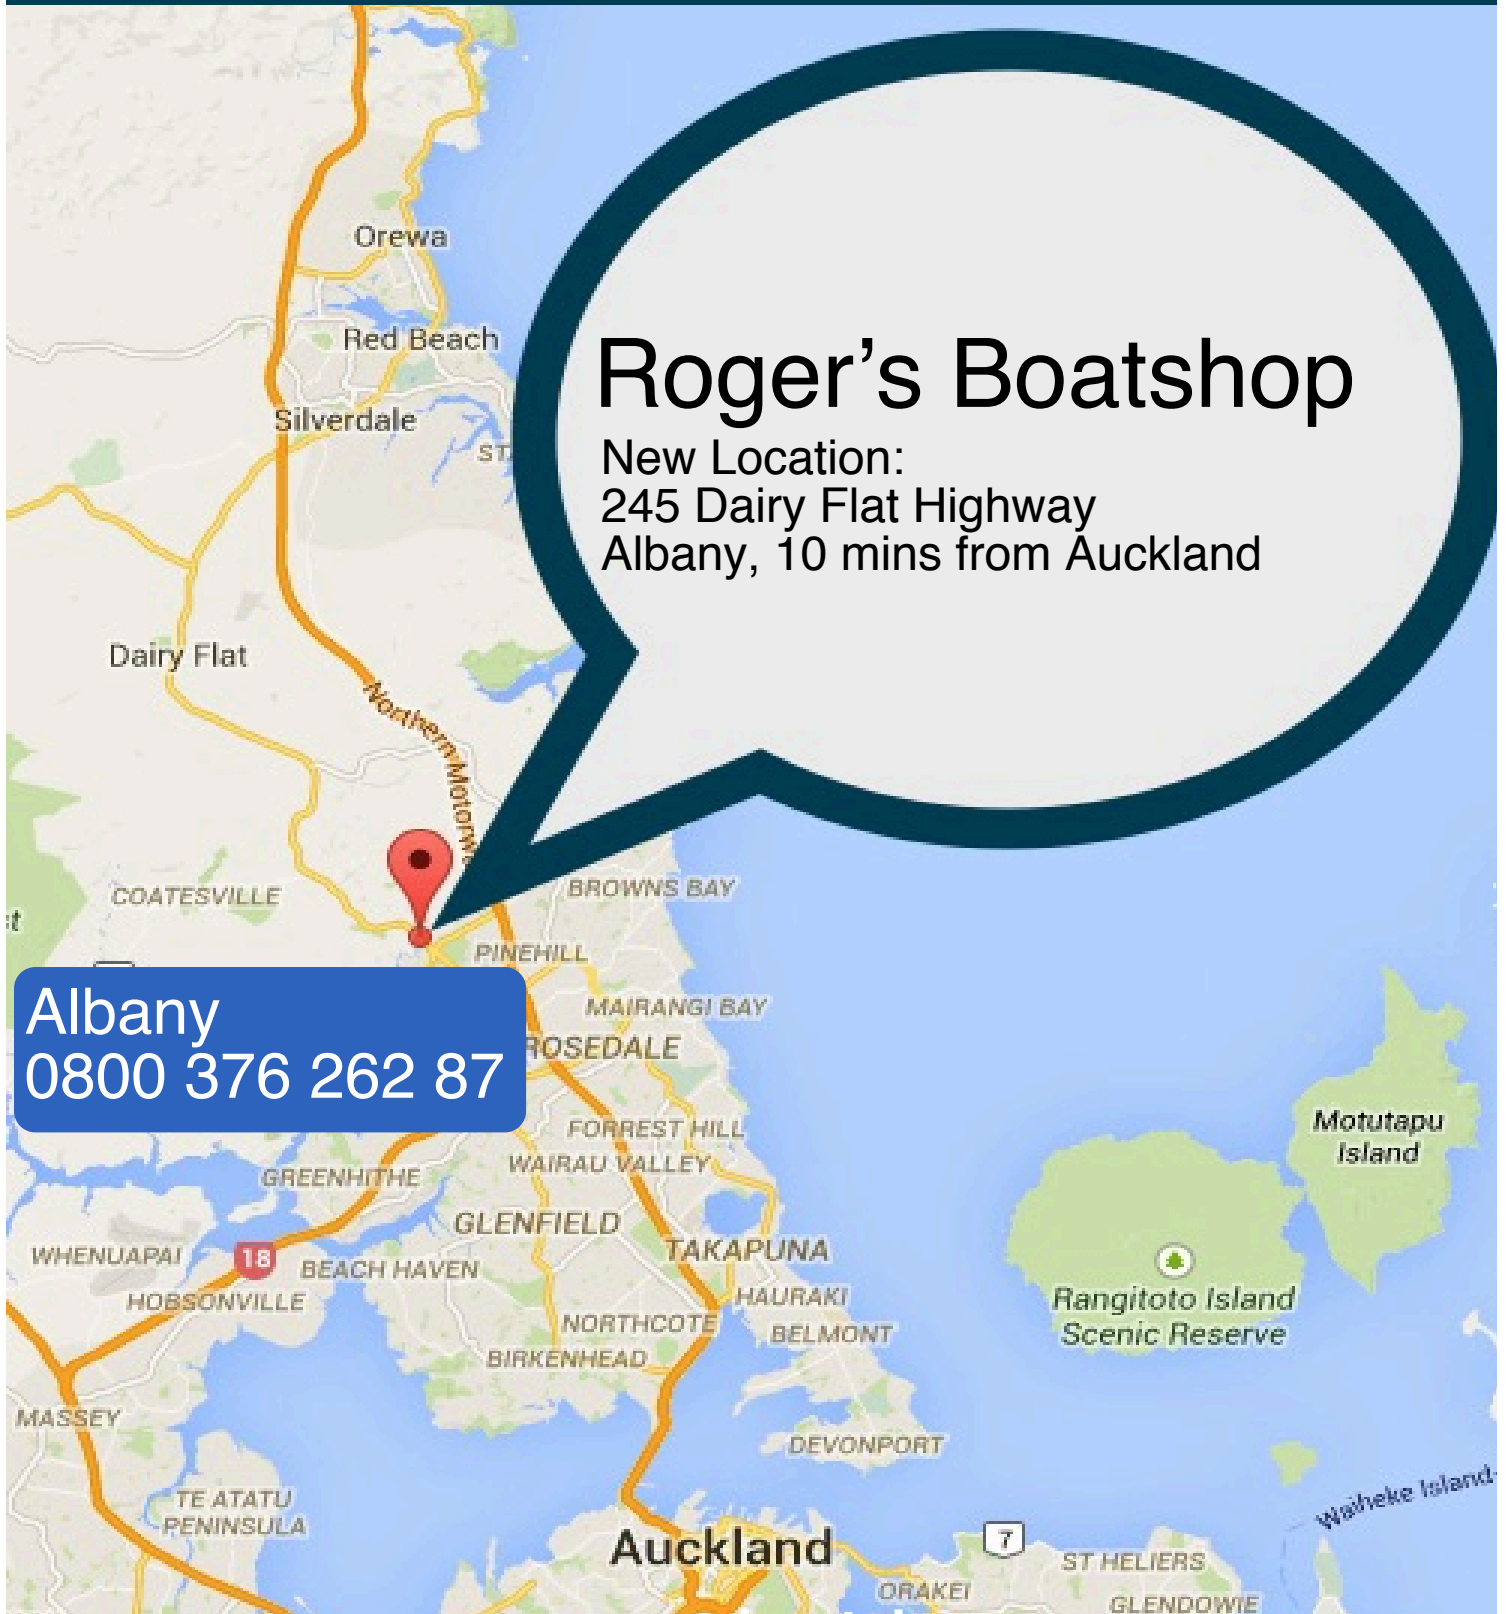

Extreme / 695 GAME KING PACKAGE

Design:
Extreme / 695 GAME KING PACKAGE / 2018
Motor:
Yamaha / F200XA / 2018
Trailer:
Voyager Tandem and Braked Multi Roller / 2018

Pricing

Price: **\$129,995.00**
Special: **\$129,995.00**

www.rogersboatshop.co.nz

Call us now: John Pounder: 0274 942 670
Nigel Arkeil: 029 993 3007
eMail: sales@rogersboatshop.co.nz

Roger's Boatshop

New Location:
245 Dairy Flat Highway
Albany, 10 mins from Auckland