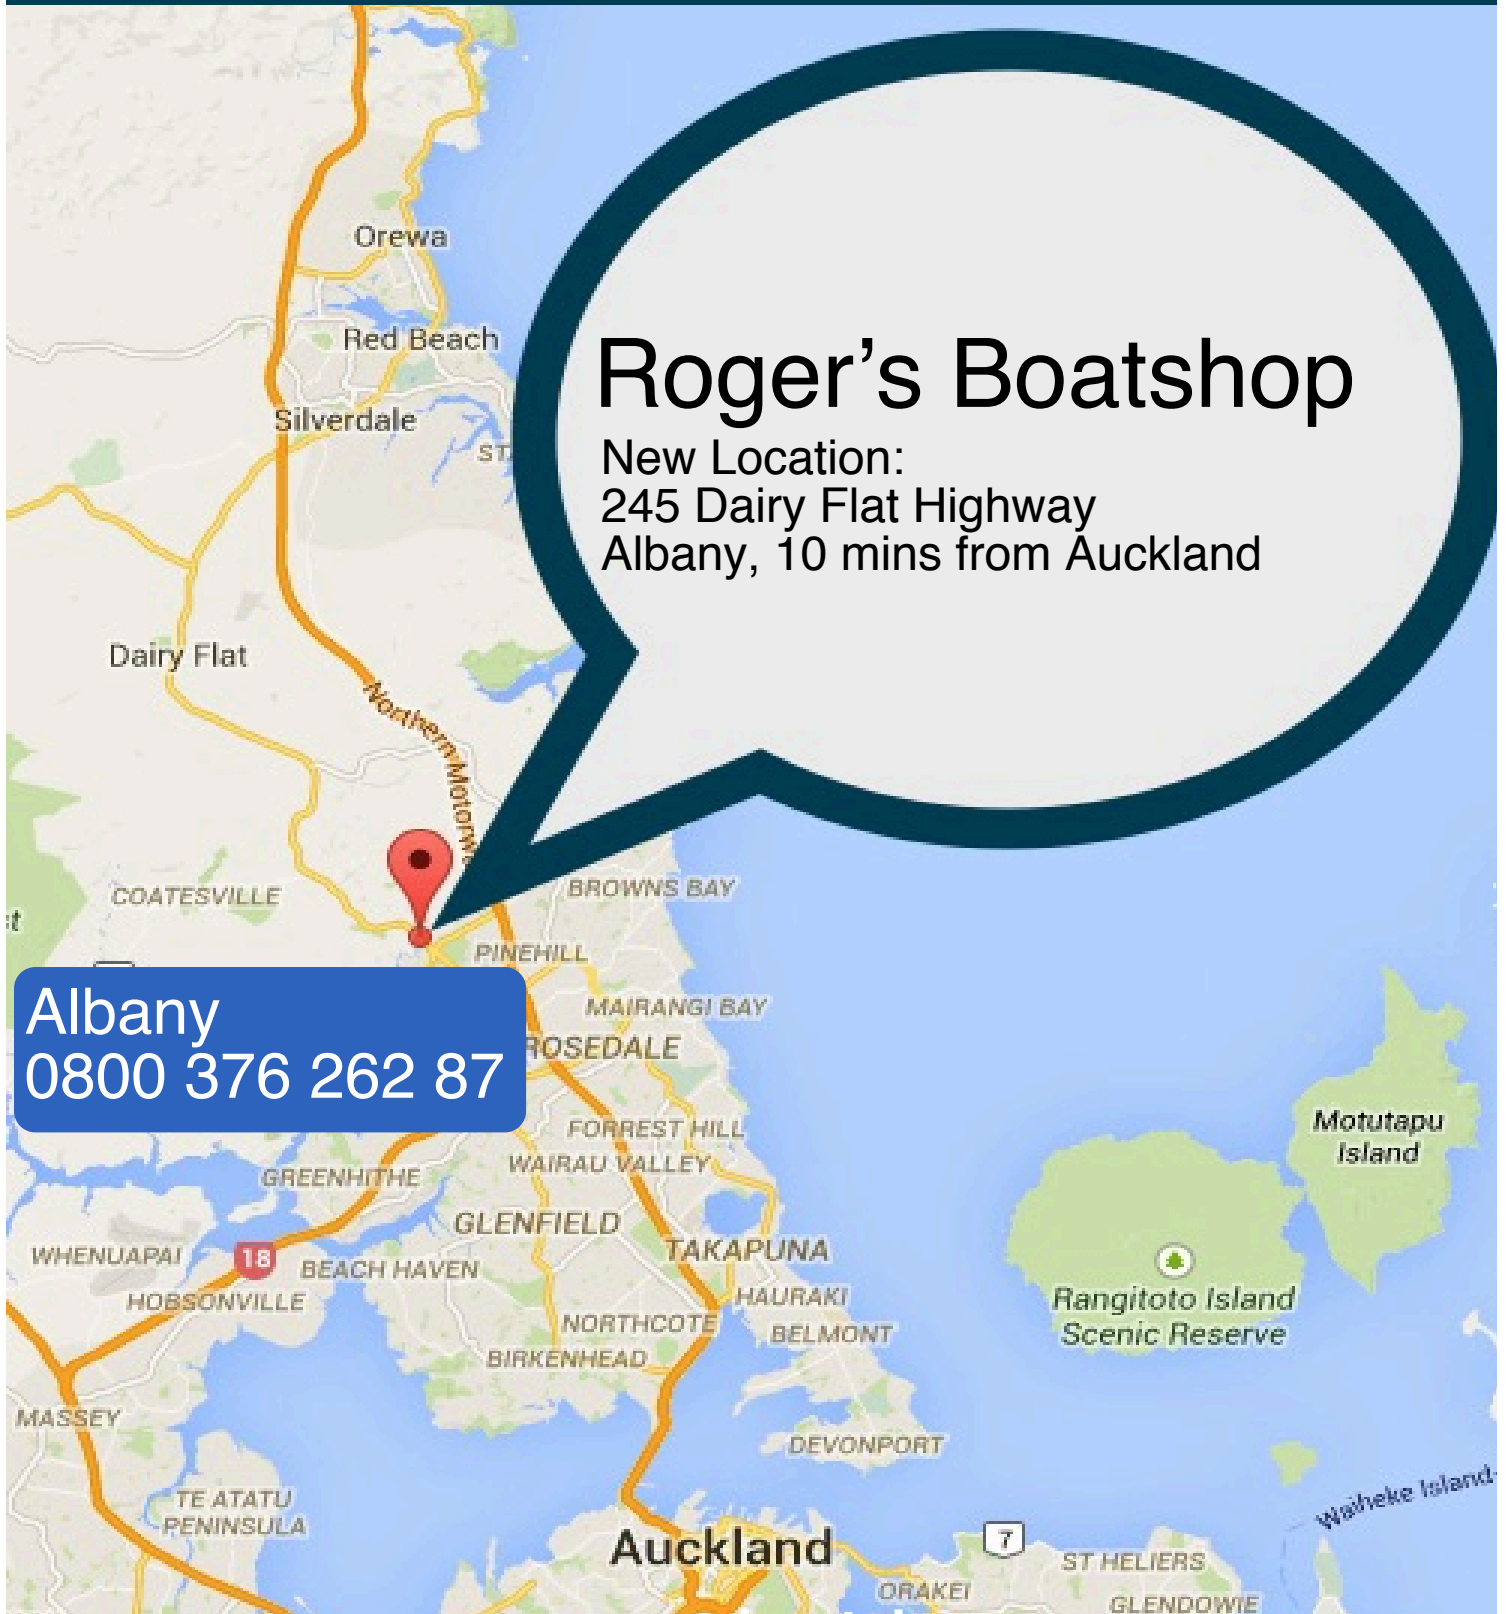

www.rogersboatshop.co.nz

Call us now: John Pounder: 0274 942 670
Nigel Arkell: 029 993 3007
eMail: sales@rogersboatshop.co.nz

Roger's Boatshop

New Location:
245 Dairy Flat Highway
Albany, 10 mins from Auckland