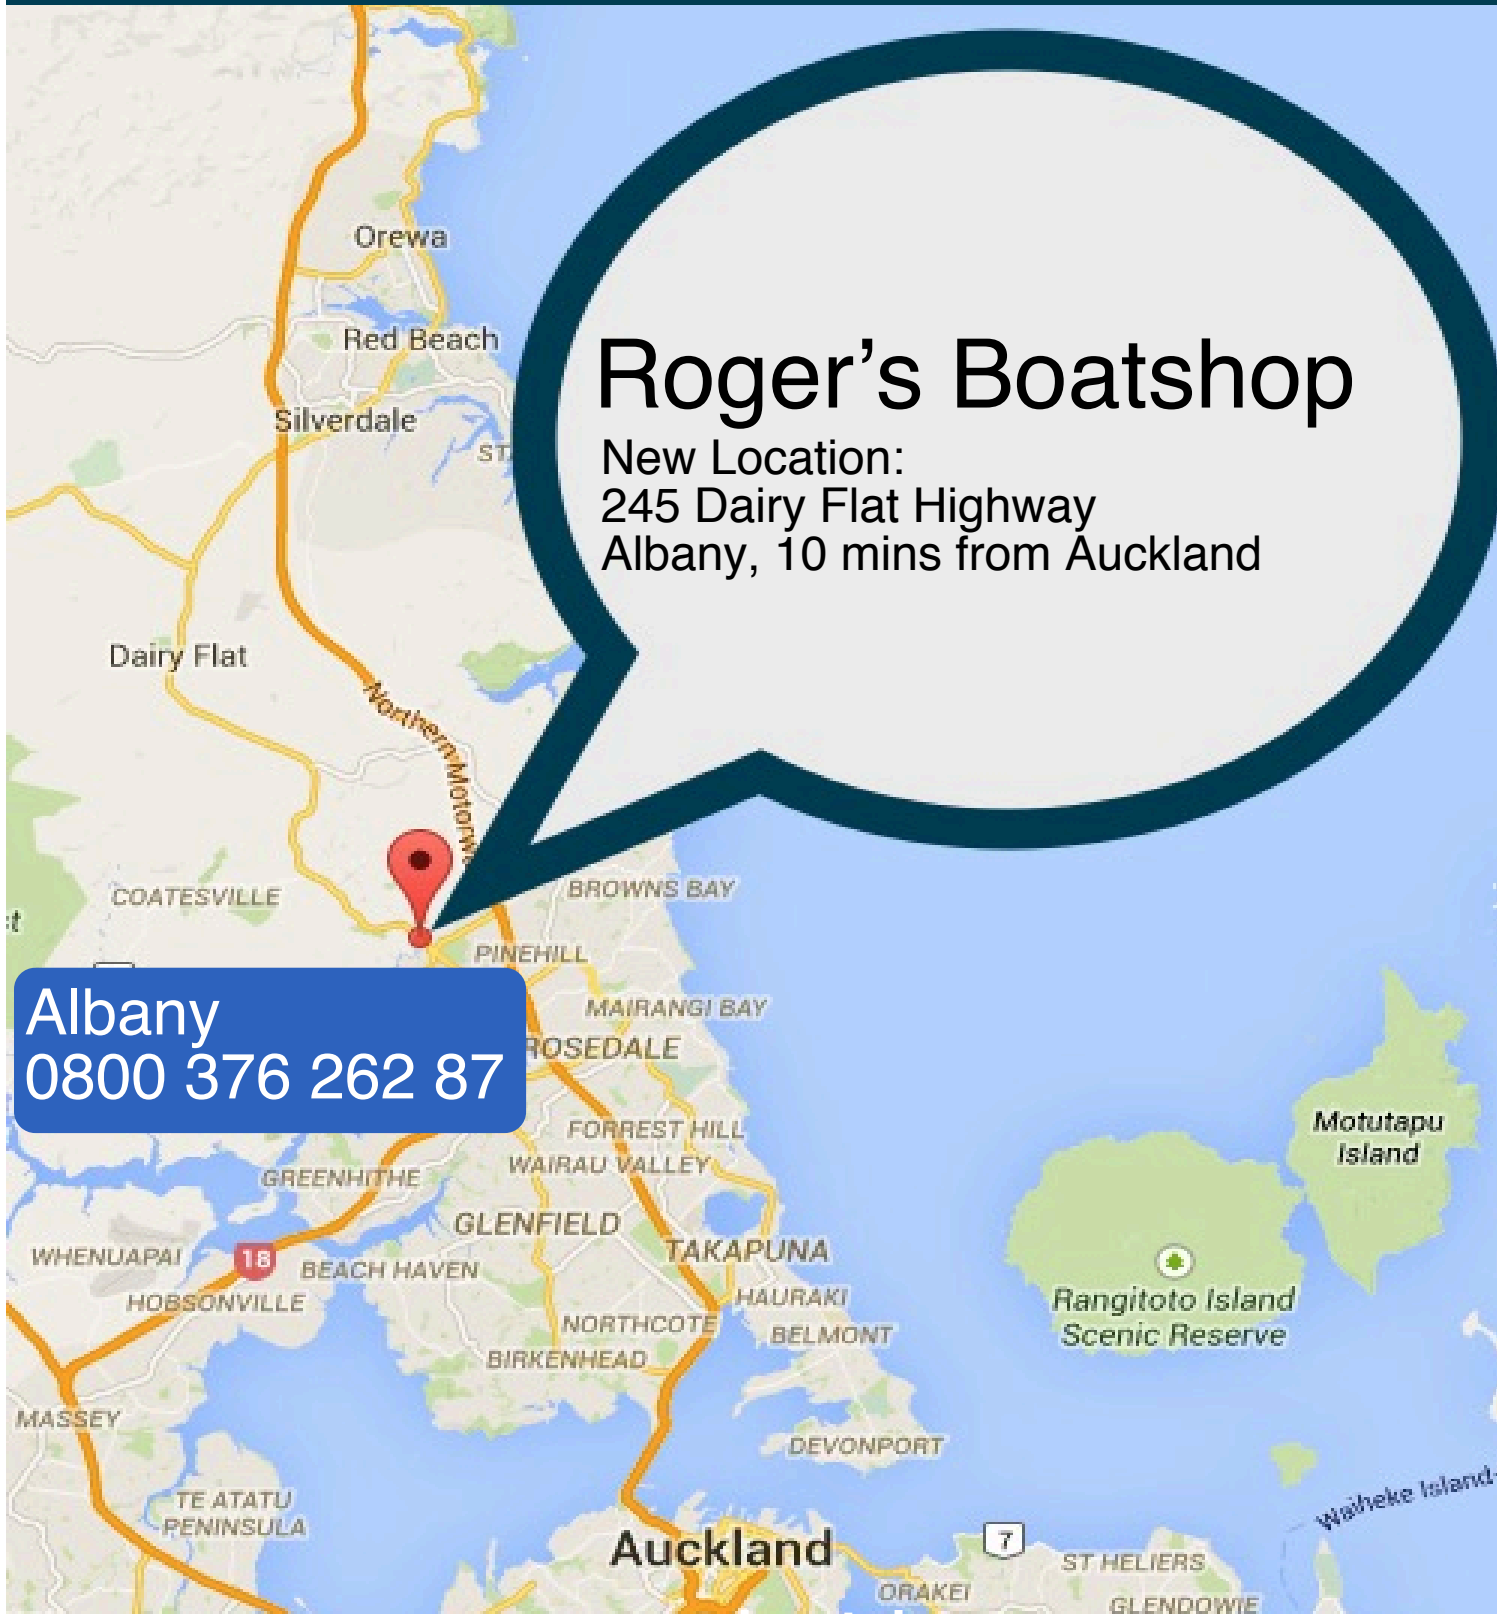

www.rogersboatshop.co.nz

Call us now: John Pounder: 0274 942 670
Nigel Arkell: 029 993 3007
eMail: sales@rogersboatshop.co.nz

Roger's Boatshop

New Location:
245 Dairy Flat Highway
Albany, 10 mins from Auckland